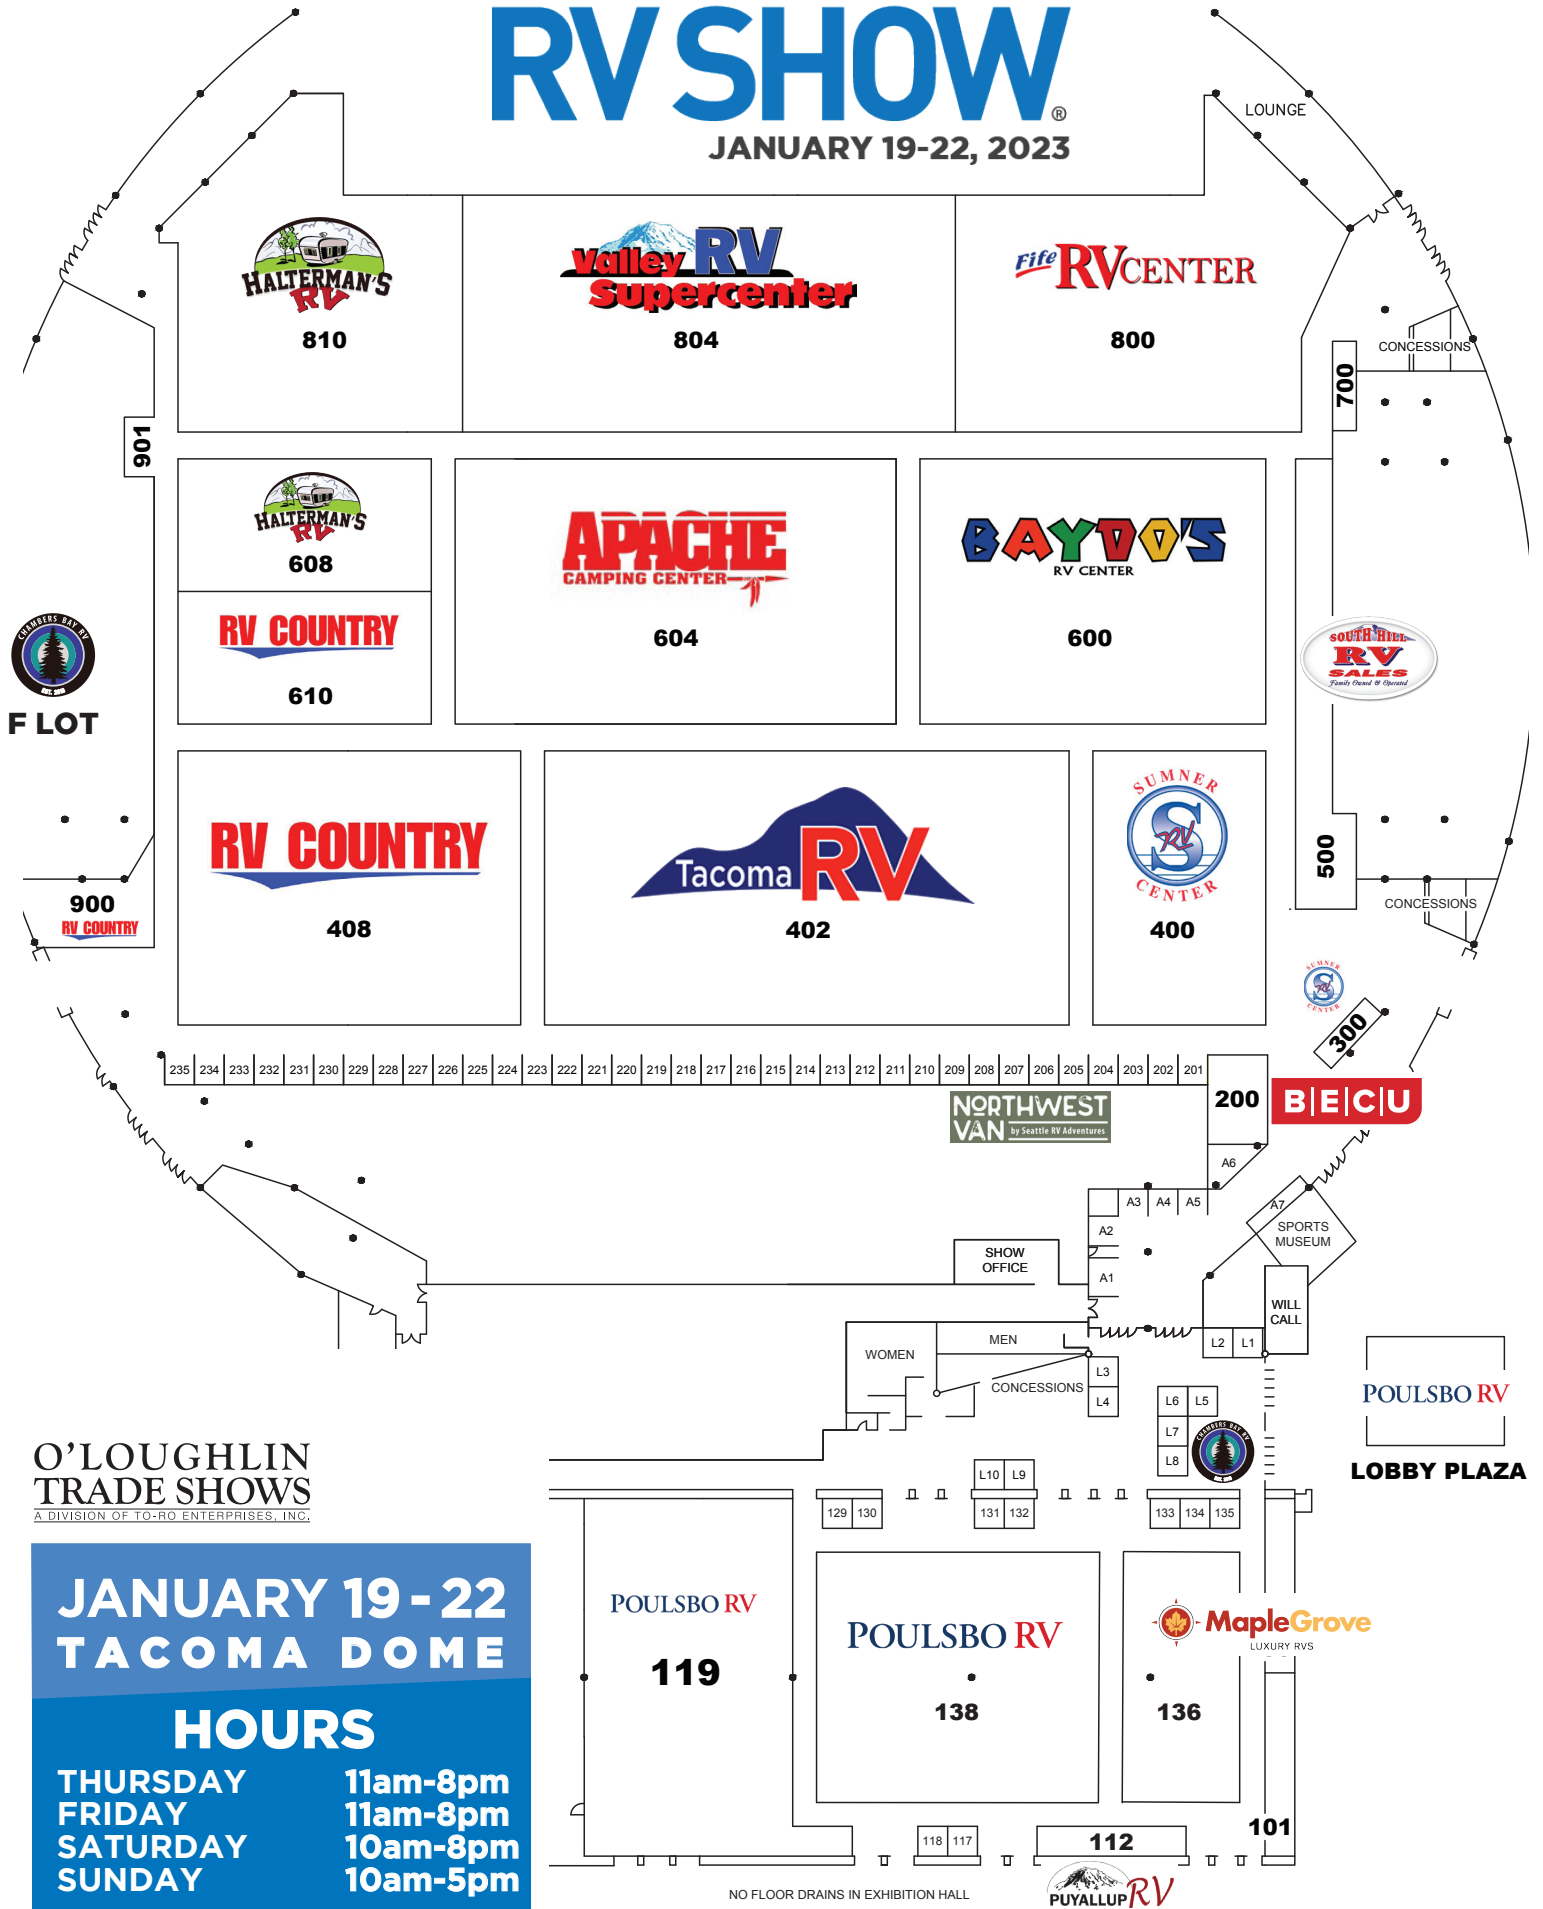

*BRAND LIST IS SUBJECT TO CHANGE WITHOUT NOTICE. CHANGES IN THE LIST WILL NOT RESULT IN A REFUND AT THE SHOW.

EXHIBITOR LIST

BECU	200	NW WATERCRAFT	229
BOBS FREAKIN NUTS	L5	OLD SCHOOL GUN SCHOOL	133
CHAMBERS BAY RV	L6, F400	ONE EASY MARKETING LLC	231
CHANGE YOUR NARRATIVE TODAY LLC	203	POLAR BEAR EXTERIOR SOLUTIONS	225
CUTCO CUTLERY WASHINGTON	220	REDFERN ENT INC	L9
DTP TECHNOLOGIES LLC	224	RENEWAL BY ANDERSEN	131
EDWARD JONES	215	SMITH BROTHERS FARMS	221
EUROSHINE USA INC	235	STAR GLOW PRODUCTS	228
GARLIC GOURMAY/GARLIC EXPRESSIONS	A7	SUNBANKS LAKE RESORT	217
GENESIS AUTOMOTIVE & RV REPAIR INC	213	SUPERIOR SLEEP EXPERIENCE	226
H & H BRANDS 30 SECOND SALSA	214	T-MOBILE USA	218
HARLEY EXTERIORS INC	L1	THE BLACK FLAG	201
JW WORLD RESOURCES	A6, L7	THE SEATTLE TIMES	L8
K/M RESORTS OF AMERICA INC	L3	THOUSAND TRAILS	210
LEAFFILTER NORTH LLC	223	TOTAL TV FOR YOU	232
M & E SALES	A3	TRISTATE ROOFING	211
METOLIUS HEMP CO	230	UNIVERSAL OUTDOOR PRODUCTS	A1
NESKOWIN CREEK RV RESORT/SPR OF OREGON	202	US LAW SHIELD	222
NORTHWEST VAN BY SEATTLE RV ADVENTURES	204	VETERANS OF FOREIGN WARS	216

TACOMA RV SHOW

PRESENTED BY **BE|CU**

JANUARY 19-22, 2023

O'LOUGHLIN TRADE SHOWS
A DIVISION OF TO-RO ENTERPRISES, INC.

JANUARY 19 - 22
TACOMA DOME

HOURS

THURSDAY	11am-8pm
FRIDAY	11am-8pm
SATURDAY	10am-8pm
SUNDAY	10am-5pm