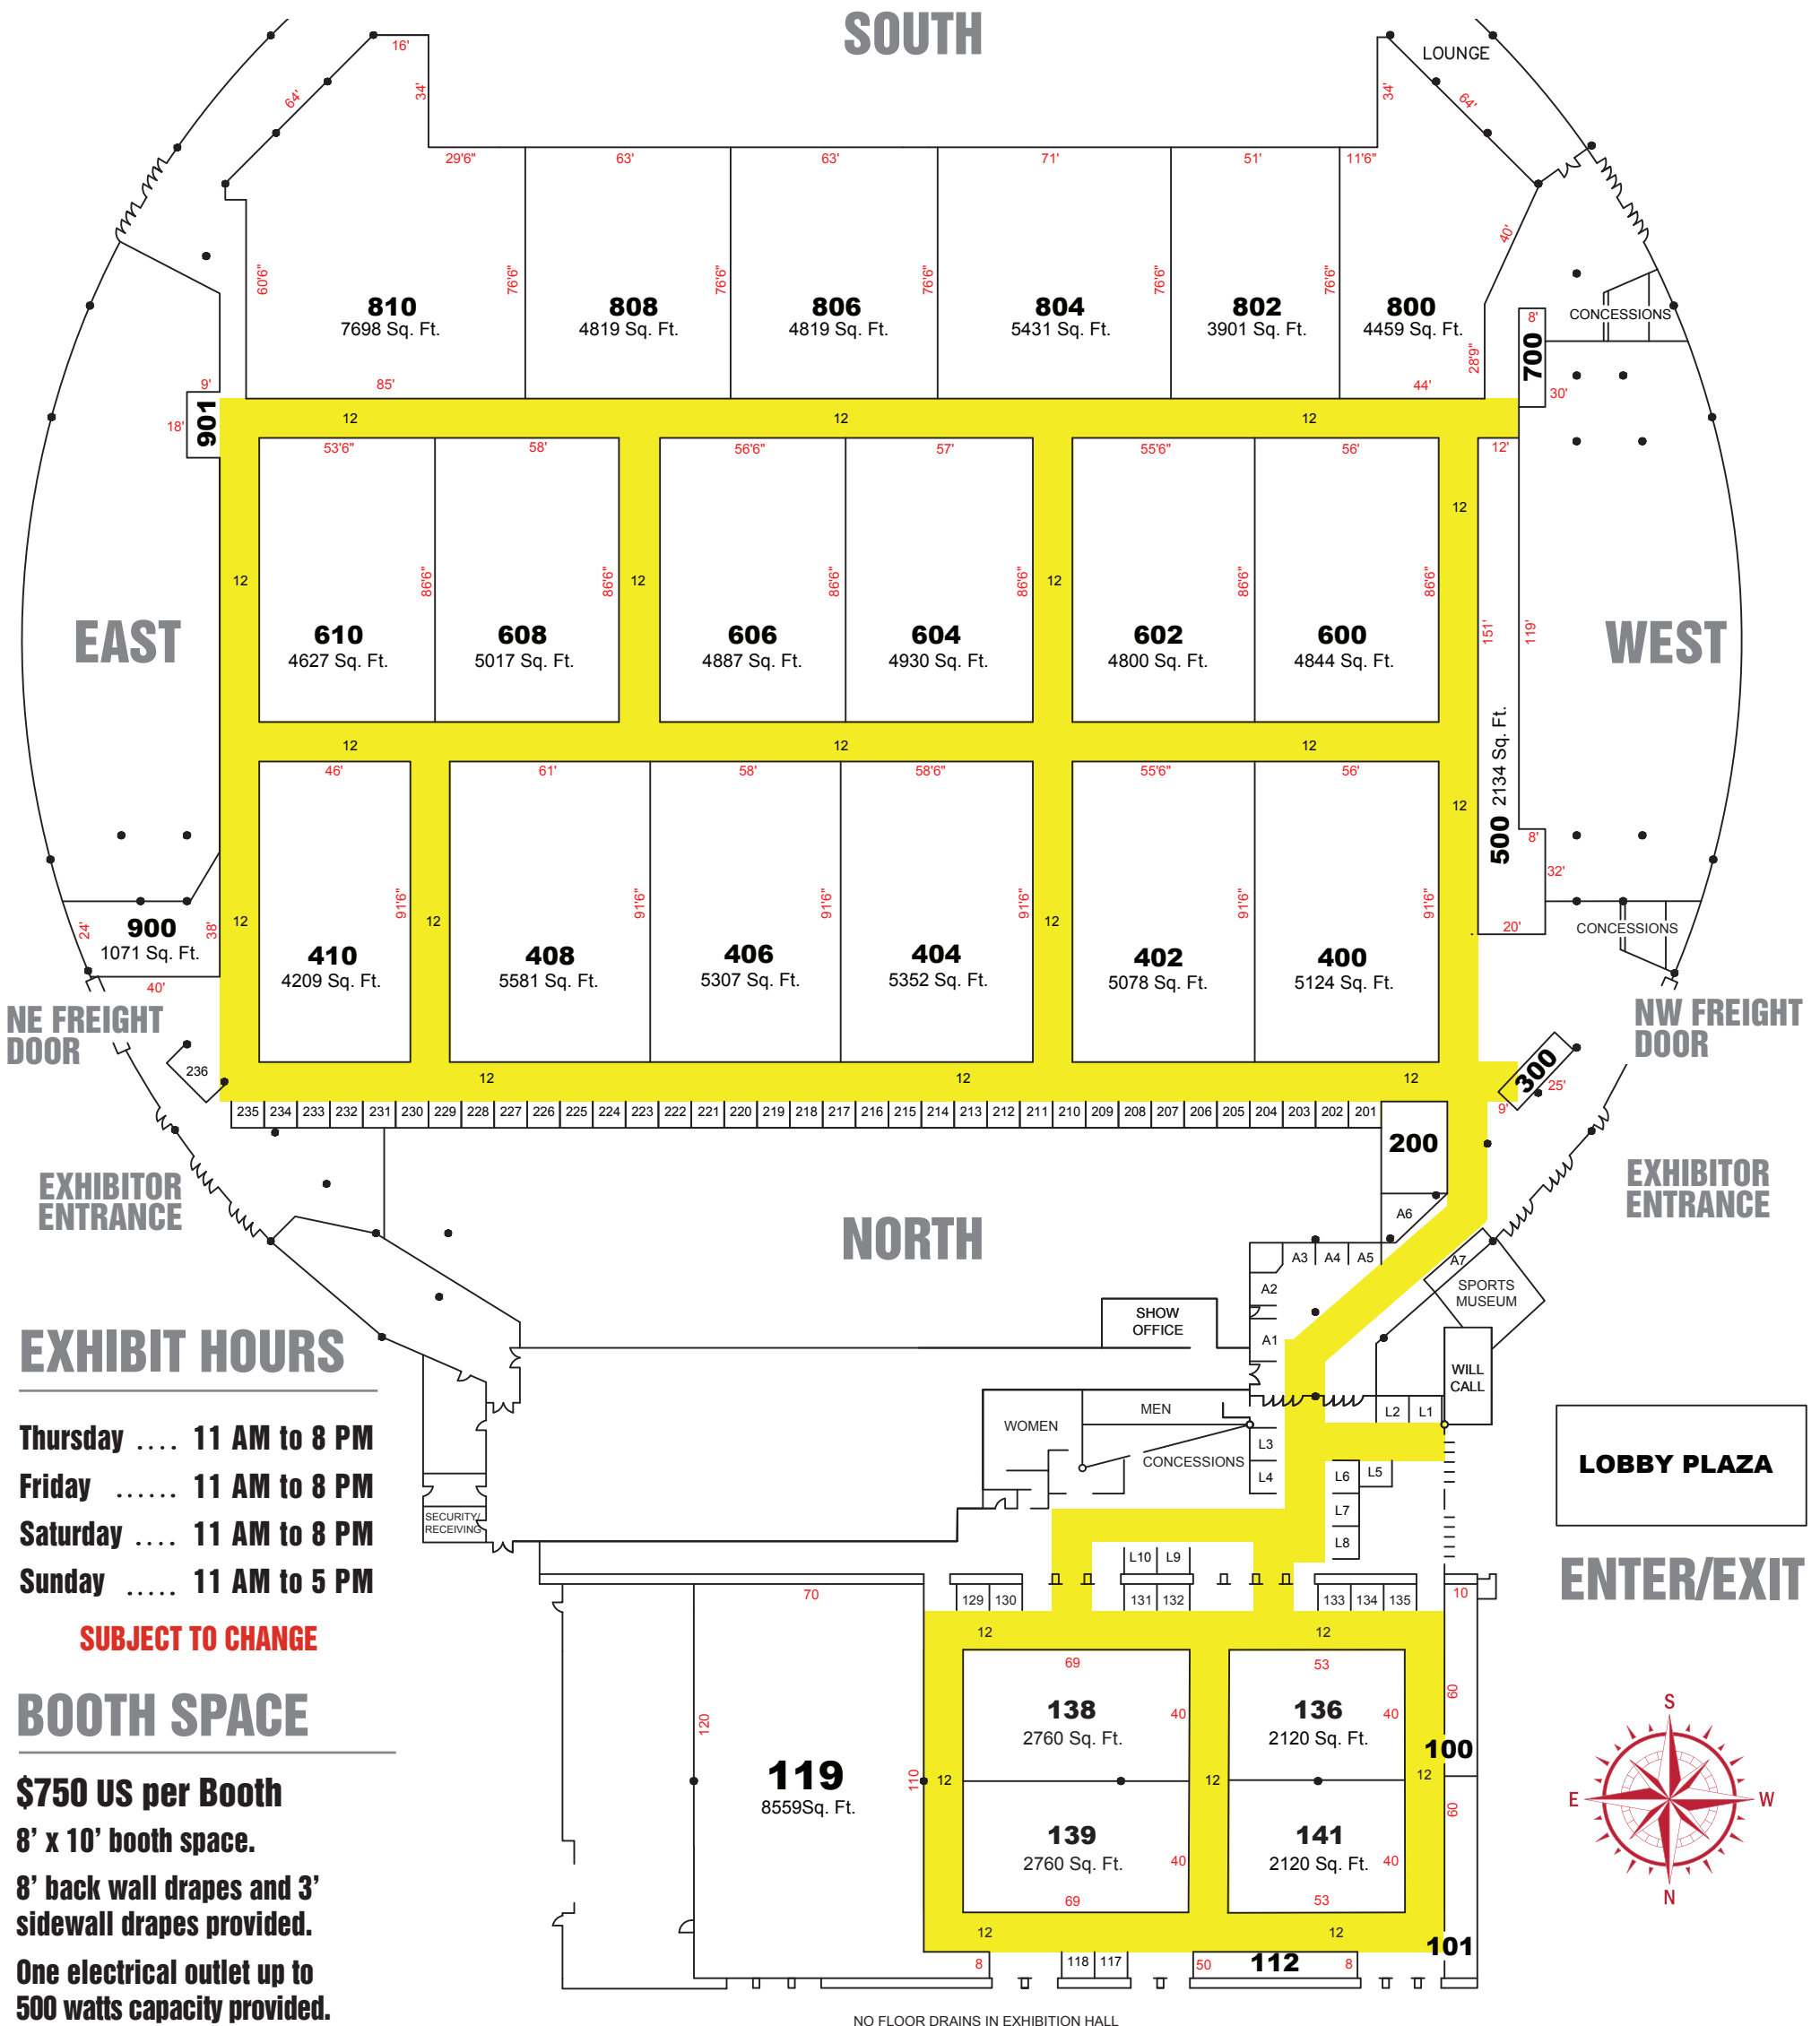

BOTH SHOWS AT THE TACOMA DOME

EXHIBIT HOURS

Thursday 11 AM to 8 PM
 Friday 11 AM to 8 PM
 Saturday 11 AM to 8 PM
 Sunday 11 AM to 5 PM

SUBJECT TO CHANGE

BOOTH SPACE

\$750 US per Booth
 8' x 10' booth space.
 8' back wall drapes and 3' sidewall drapes provided.
 One electrical outlet up to 500 watts capacity provided.

INDOOR BULK

\$2.70 per sq ft
 No space dividers/drapes furnished with bulk space.

OUTDOOR BULK

\$1.25 per sq ft
 Call for space layout and additional information.

AISLE WIDTHS

• Main north/south and entry aisles shaded in yellow may need to be extended to 12' to comply with COVID safety measures.

Floor plan and exhibit hours subject to any necessary change without notice. Floor plan by O'Loughlin Trade Shows. Copyright 2020.

E-Mail & Website:
 rvshows@otshows.com
 otshows.com/rv

Phone:
 503.246.8291