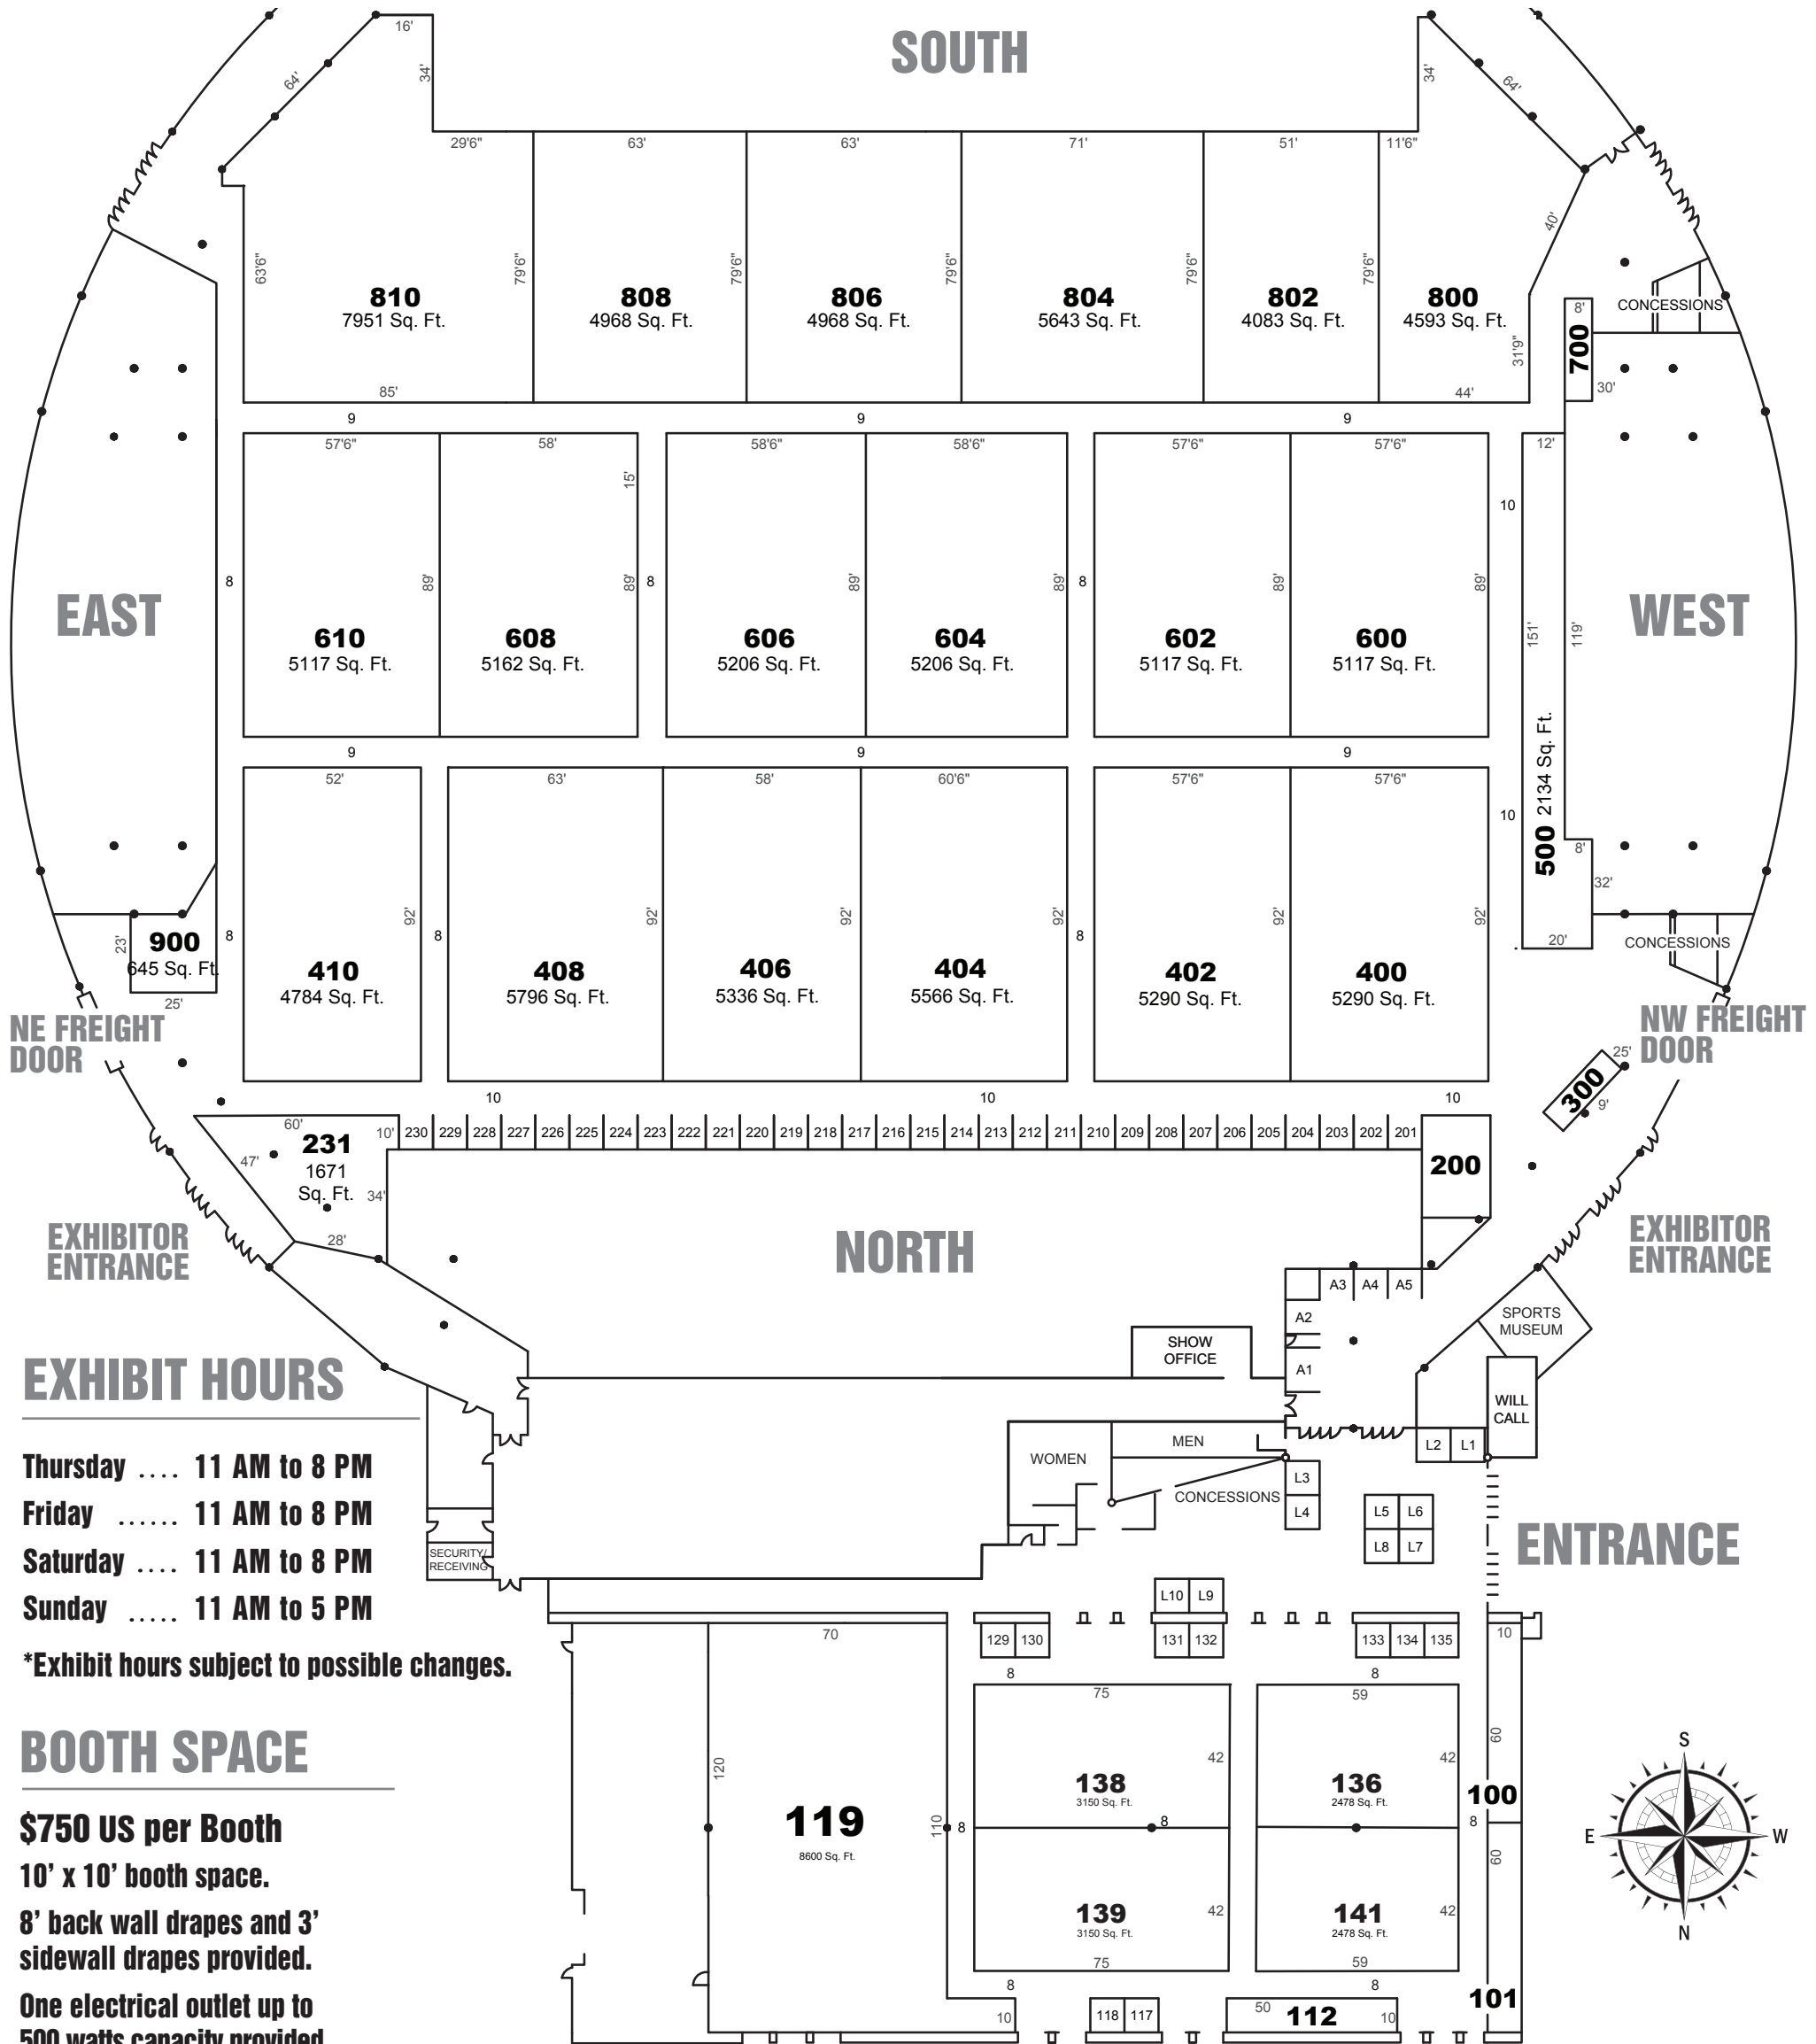

BOTH SHOWS AT THE TACOMA DOME

EXHIBIT HOURS

- Thursday 11 AM to 8 PM
- Friday 11 AM to 8 PM
- Saturday 11 AM to 8 PM
- Sunday 11 AM to 5 PM

*Exhibit hours subject to possible changes.

BOOTH SPACE

- \$750 US per Booth**
- 10' x 10' booth space.
- 8' back wall drapes and 3' sidewall drapes provided.
- One electrical outlet up to 500 watts capacity provided.

INDOOR BULK

- \$2.70 per sq ft**
- No space dividers/drapes furnished with bulk space.

OUTDOOR BULK

- \$1.25 per sq ft**
- Call for space layout and additional information.

Floor plan and exhibit hours subject to any necessary change without notice. Floor plan by O'Loughlin Trade Shows. Copyright 2019.